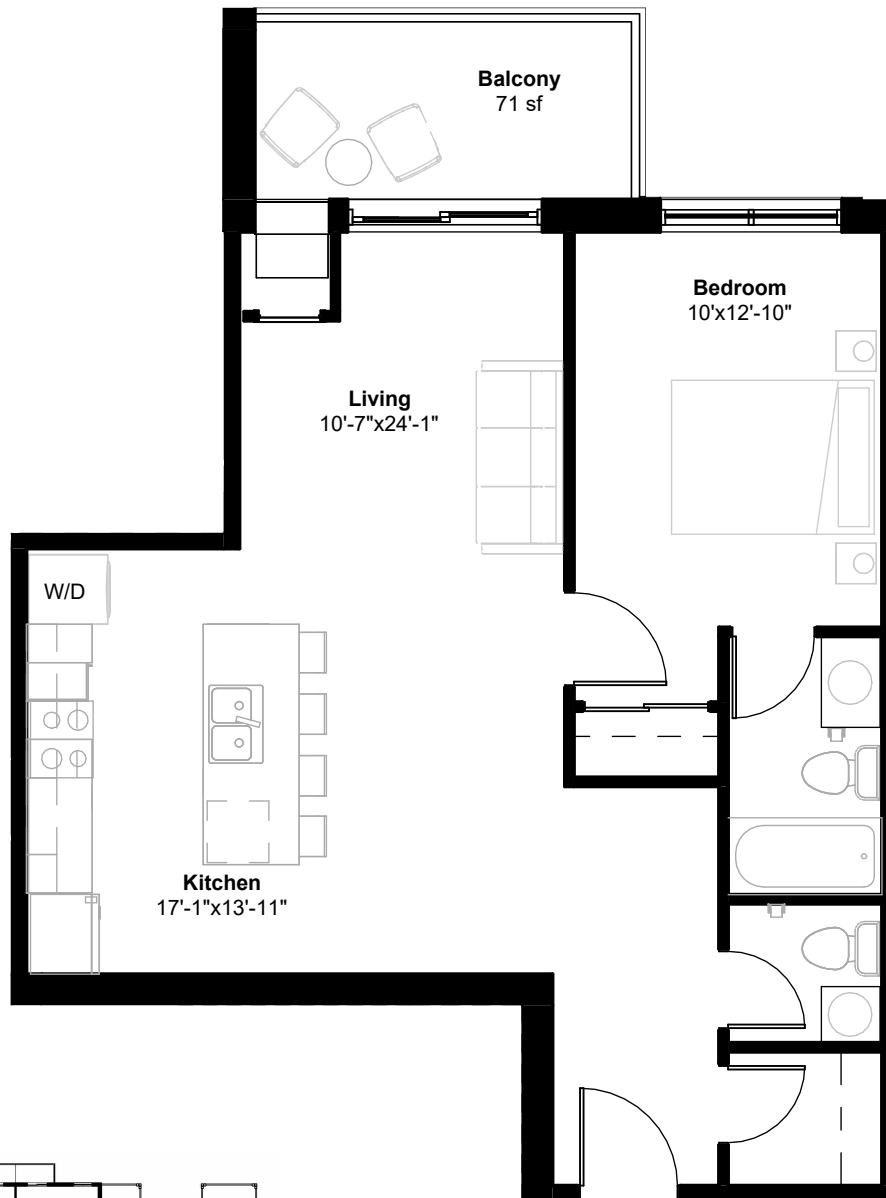

# PORT PICTON

## TAYLOR

**1 BEDROOM**

Unit 202, 302, 402,  
311, 411

673 sf  
1 Bedroom  
1.5 Bathroom

All illustrations are artist's concepts. All plans and dimensions are approximated and subject to change without notice. Note that plans and room dimensions may vary according to elevation. E&O.E.